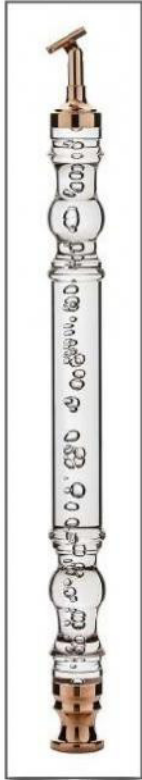

**Ø40 Mosul**

HM-2516

**Ø40 Arbil**  
2 Emn. Çubuklu  
Ø40 Arbil With Two Rails

HM-2517

**Ø40 Mosul**  
2 Emn. Çubuklu  
Ø40 Mosul With Two Rails

HM-2518

**Ø40 Mosul**  
3 Emn. Çubuklu  
Ø40 Mosul With Three Rails

HM-2519

**Ø40 Duhok**  
3 Emn. Çubuklu  
Ø40 Duhok With Three Rails

HM-2520

**Ø40 Mimoza**

HM-2523

**Ø40 Nazenin**

HM-2525

**Ø40 Köşegen**  
Ø40 Octagon

HM-2551

Ø80 Tripoli

HM-2539

Ø100 Şişe Model  
Ø100 Shisha Model

HM-2537

Ø50 Kabarcıklı  
Ø50 Bubbly

HM-2541

Ø50 Bombeli  
Ø50 Convex

HM-2542

Ø50 Dekorlu  
Ø50 Decorated

HM-2543

**Ø80 Tripoli Bakır**  
Ø80 Copper

**HM-2539B**

**Ø50 Baba Bombeli**  
Ø50 Newel Convex

**HM-2617**

**Ø50 Baba Dekorlu**  
Ø50 Newel Decorated